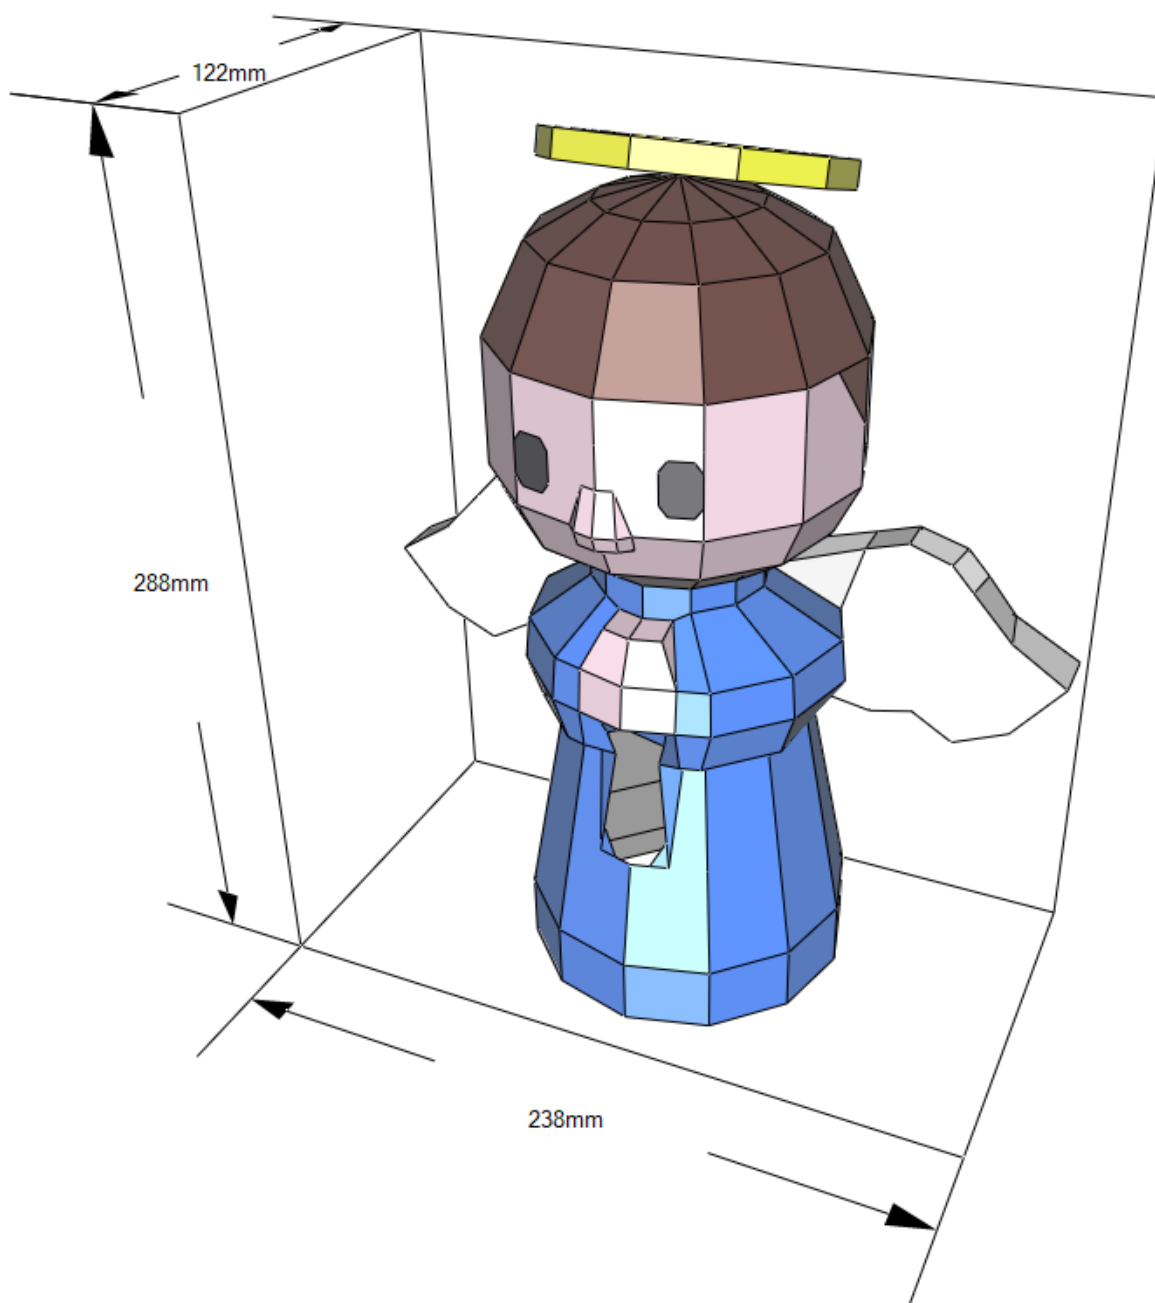

# Angel

DIY PAPER-CRAFT

**TEMPLATE**  
Print and assemble

## Template Details

- Height 11.3 inches (288 mm)
- Width 9.4 inches (238 mm)
- Depth 4.8 inches (122 mm)
- Difficulty level: ●●●●○